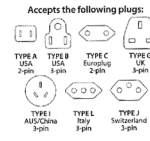

World to Europe Adaptor

(Earthed)

Safety tested under IEC 60884 and BS 8546

Cat. No. 501, 502, 303

Our Guarantee