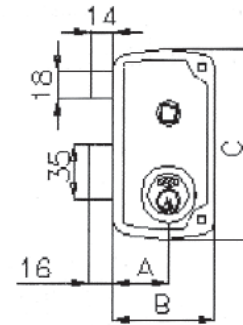

Cerraduras de sobreponer

Rim locks

Serrures en applique

Cerraduras de sobreponer de cilindro

Serie 4056 B

Cylinder rim locks

4056 B series

Serrures en applique à cylindre

Série 4056 B

- Cerradura de picaporte y pestillo.
- Picaporte accionado por manilla en exterior e interior.
- Pestillo accionado por llave por ambos lados.
- Equipada con cilindro 4000 F.
- Acabados esmaltado dorado y esmaltado cromo.
- Medidas de 60 y 70 mm.
- 1 vuelta de llave.
- Mano derecha o izquierda.

- Lock with latch and deadbolt.
- Latch activated by door handle on the inside and outside.
- Deadbolt activated by key on both sides.
- Includes 4000 F cylinder.
- Gold and chrome enamel finishes.
- 60 and 70 mm sizes.
- 1 turn.
- Right or left-handed.

- Serrure à pêne dormant et pêne.
- Pêne dormant actionné par poignée à l'extérieur et à l'intérieur.
- Pêne actionné par clé des deux côtés.
- Équipée d'un cylindre 4000F.
- Finitions émail doré et émail chrome.
- Dimensions de 60 et 70 mm.
- 1 tour de clé.
- Main droite ou gauche.